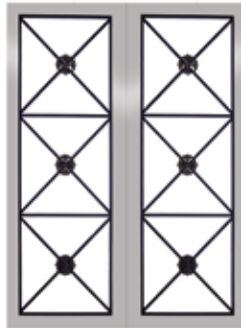

A World
OF CHOICES

Beautiful decorative glass insert selection, hand-forged grills, attractive door designs, transom and sidelite options, variety of glass tints, and fine finishes.