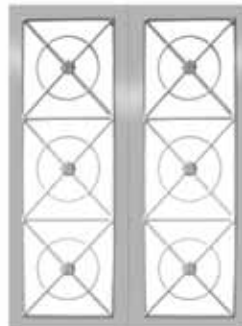

A World
OF CHOICES

Beautiful decorative glass insert selection, hand-forged grills, attractive door designs, transom and sidelite options, variety of glass tints, and fine finishes.