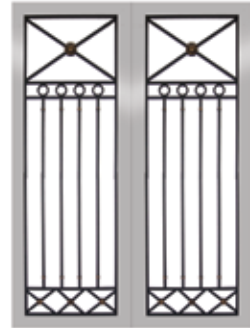

A World
OF CHOICES

Beautiful decorative glass insert selection, hand-forged grills, attractive door designs, transom and sidelite options, variety of glass tints, and fine finishes.