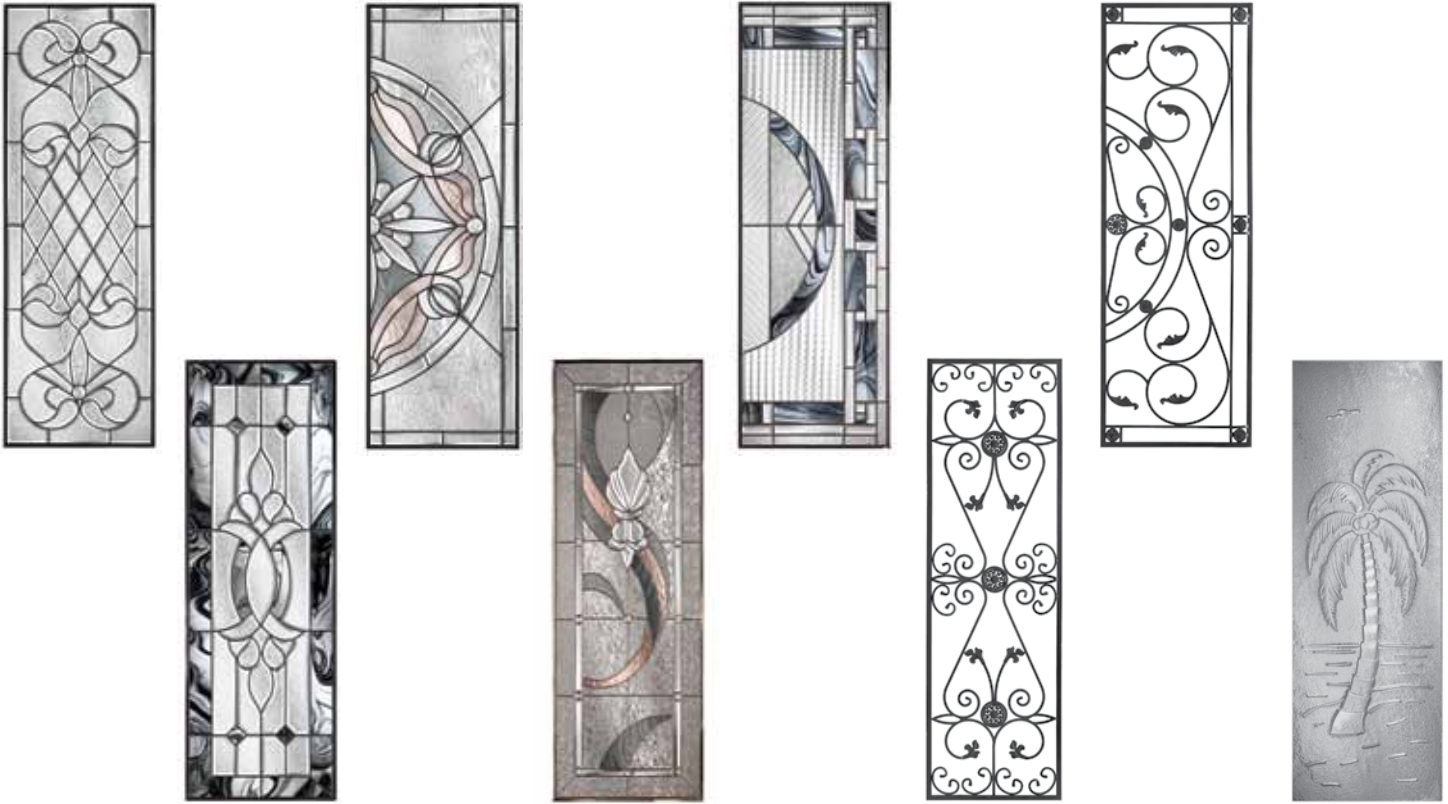

A World
OF CHOICES

Beautiful decorative glass insert selection, hand-forged grills, attractive door designs, transom and sidelite options, variety of glass tints, and fine finishes.